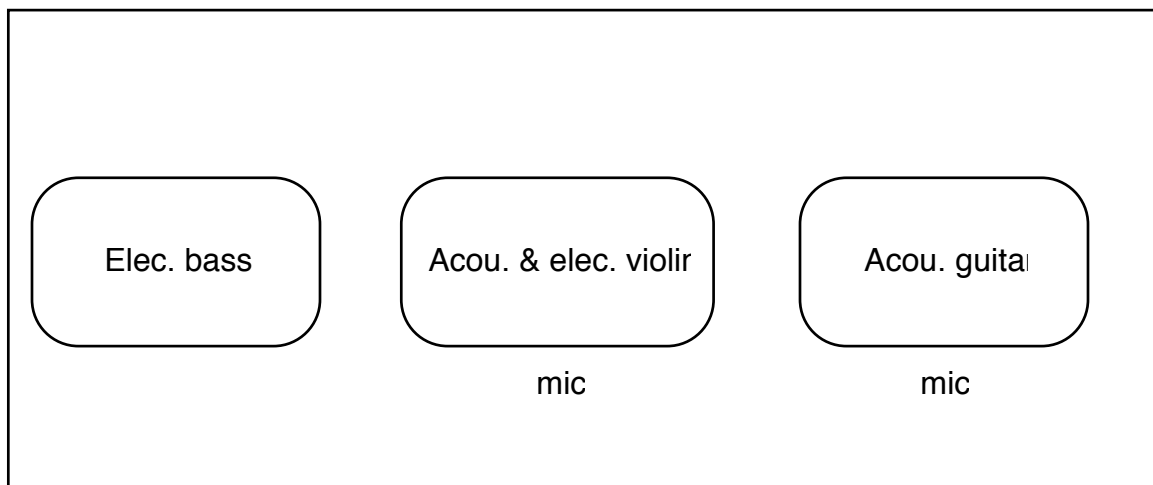

# Perpetual Motion's stage plot Quartet set-up

We have direct outs on our amps for guitar, violin and bass. The mics will be for talkback (

# Perpetual Motion's stage plot Trio set-up

# Perpetual Motion's stage plot Duo set-up