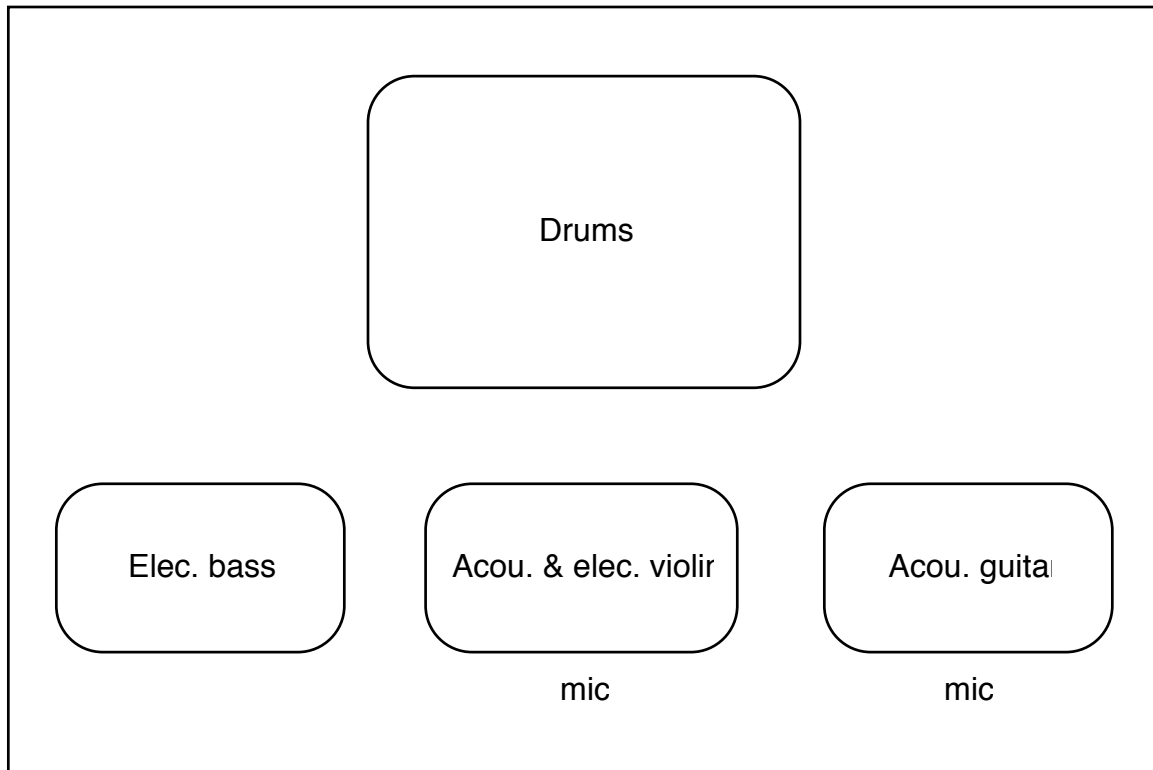

# Perpetual Motion's stage plot Quartet set-up

We have direct outs on our amps for guitar, violin and bass. The mics will be for talkback (

# Perpetual Motion's stage plot Trio set-up

# Perpetual Motion's stage plot Duo set-up